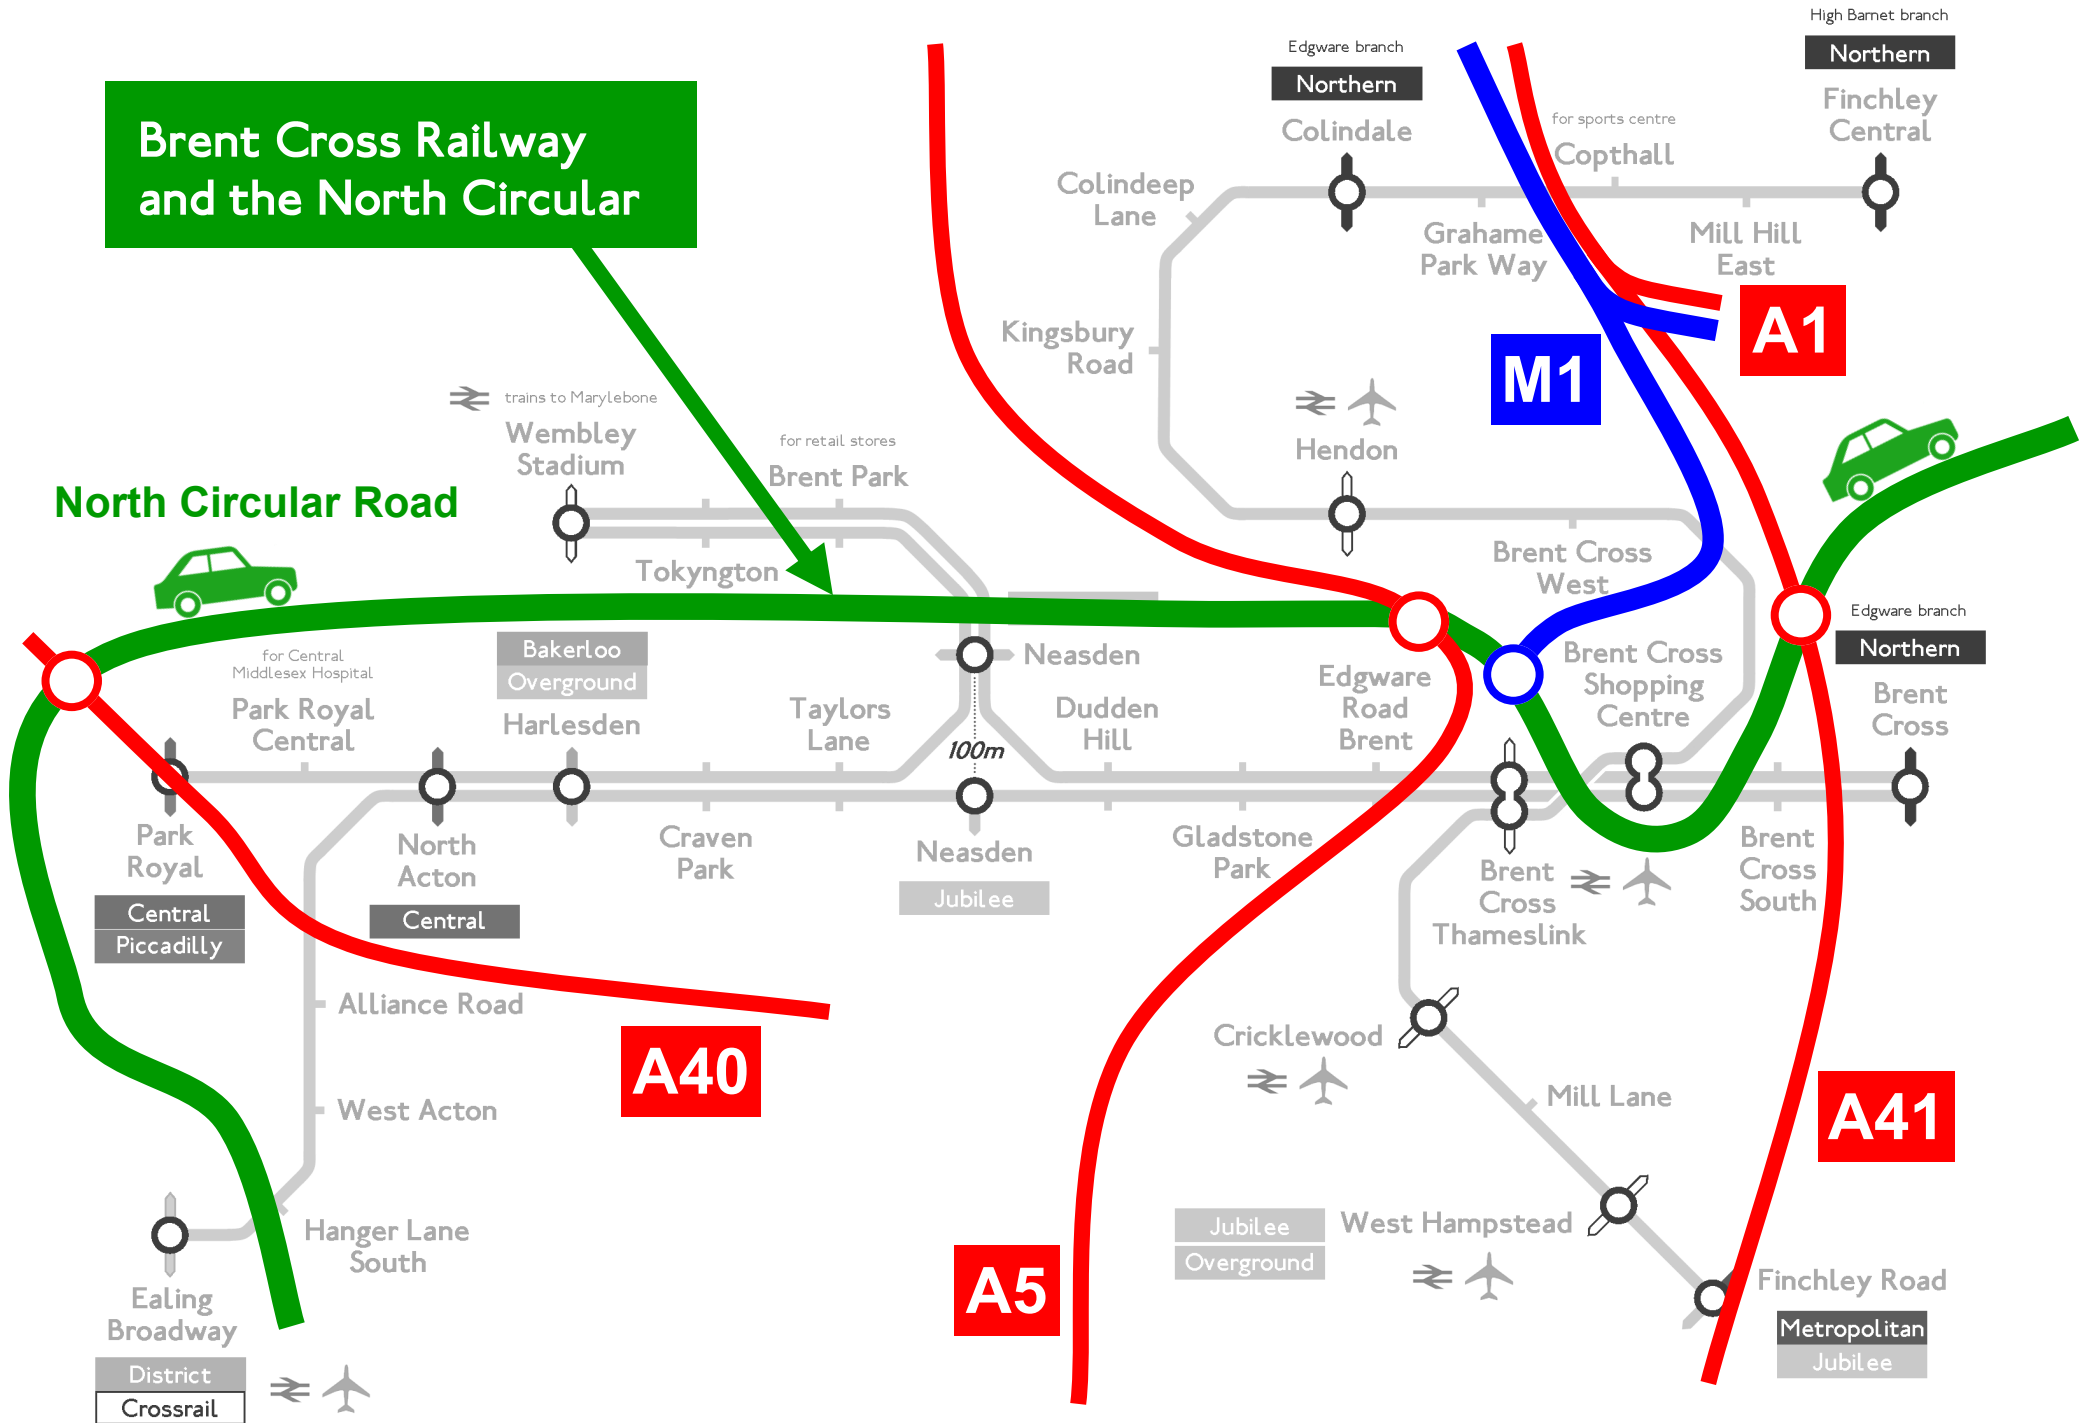

Brent Cross Railway - possible eventual network

Each line represents a separate service. For instance, changing at Neasden may sometimes be necessary to continue your journey.

Brent Cross Railway and the North Circular

Brent Cross Railway - existing railway corridors