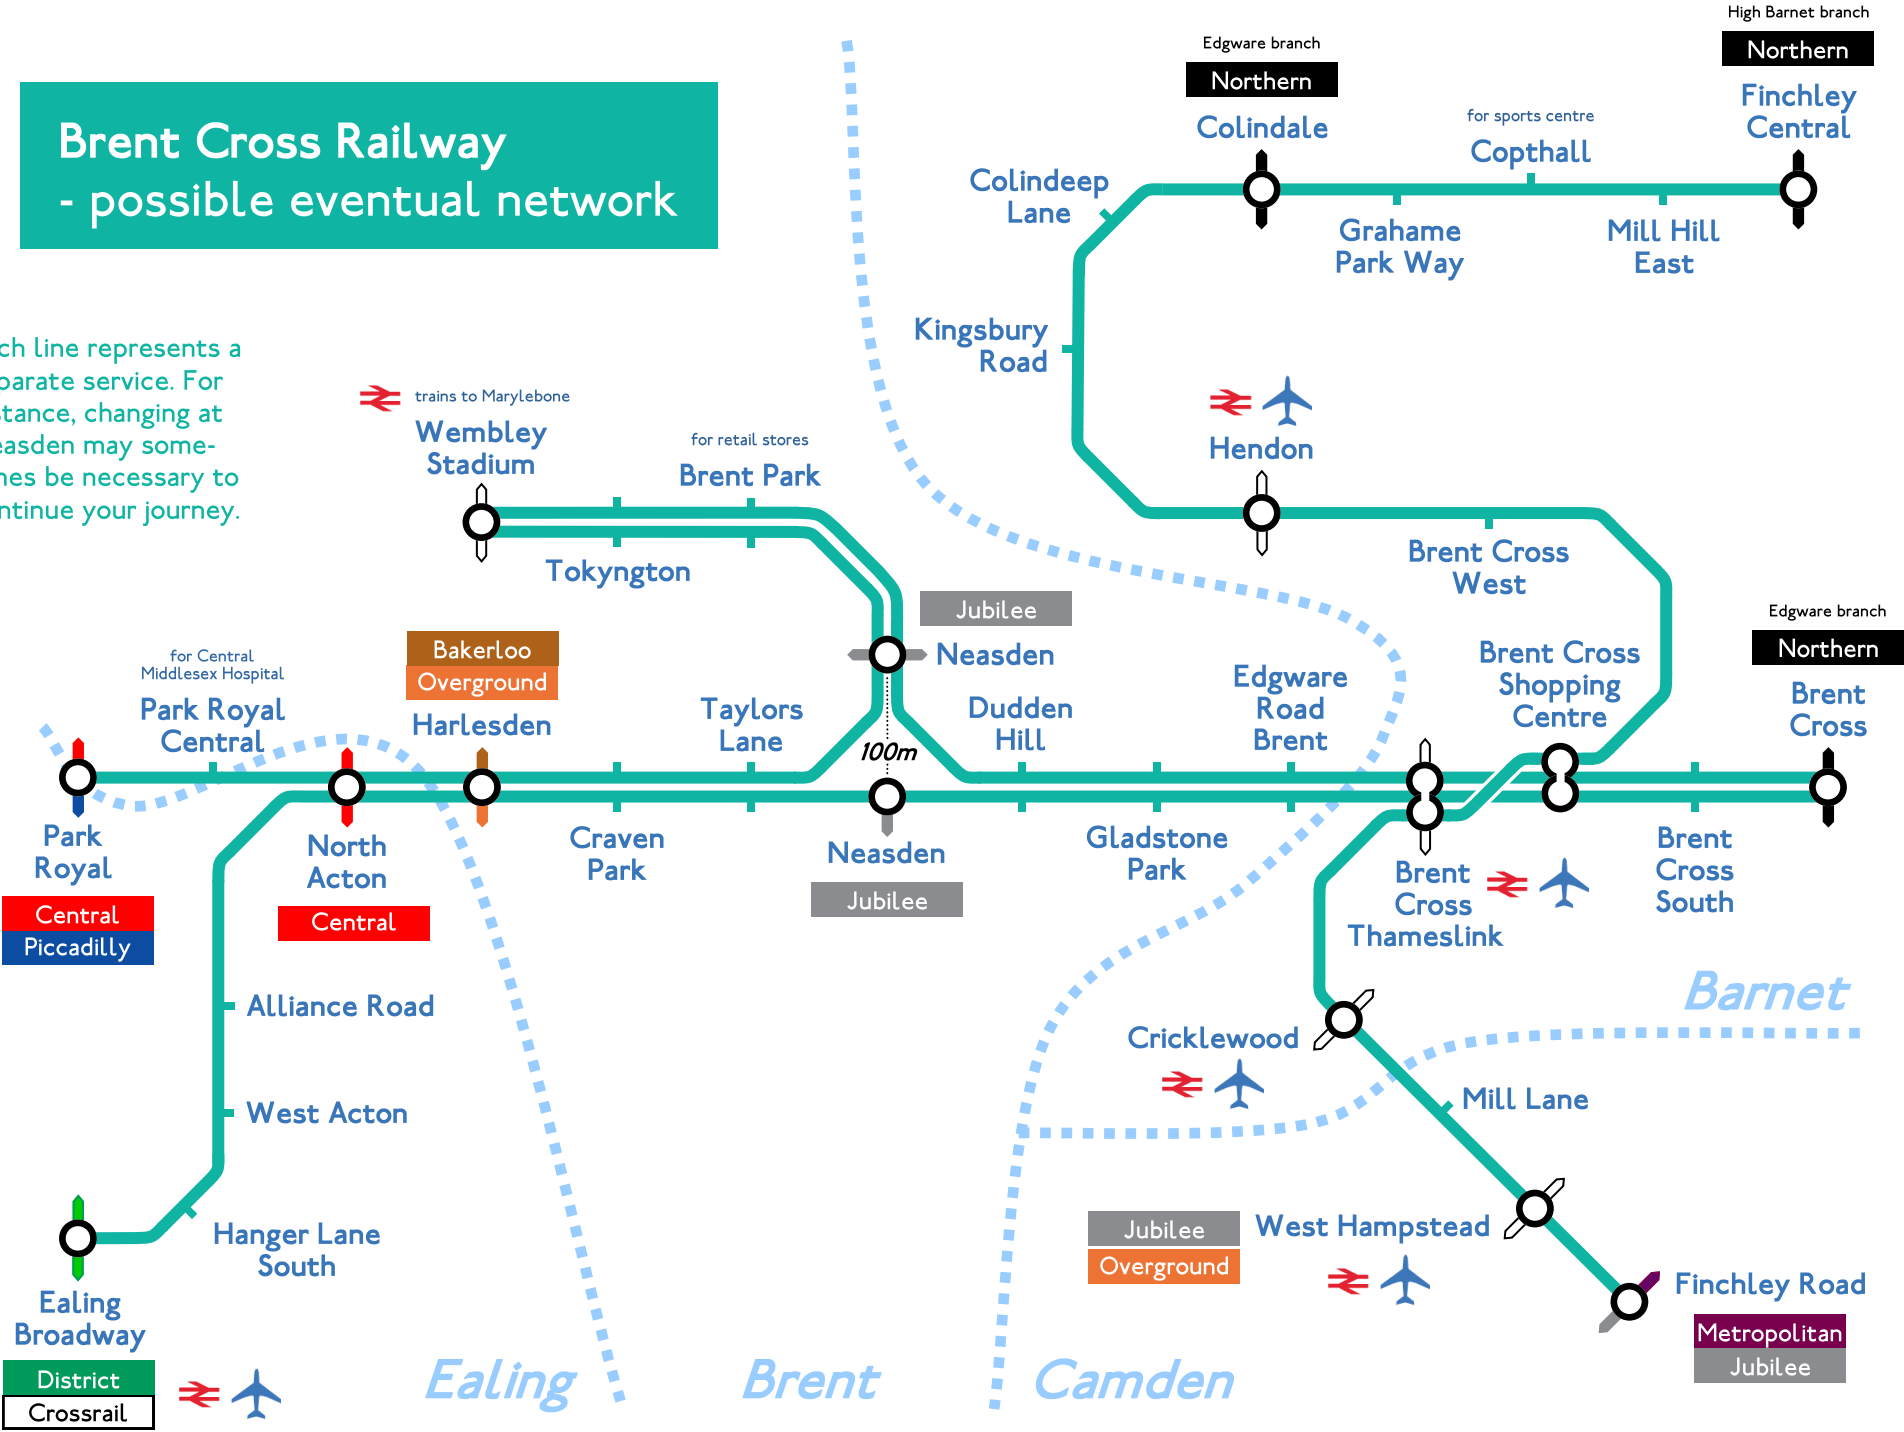

Brent Cross Railway - possible eventual network

Each line represents a separate service. For instance, changing at Neasden may sometimes be necessary to continue your journey.

Brent Cross Railway and the North Circular

Brent Cross Railway - existing railway corridors